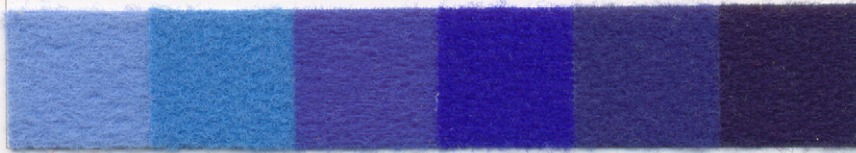

Colour Swatch

standard loop nylon

wedgewood blue blueberry cornflower royal blue regal blue BA navy

quince green laurel green

emerald green bottle green primrose

cherry red burgundy new silver grey dove black

luxury foam backed loop nylon

hyacinth pacific medici steel blue ink navy

beige quince green emerald green

bottle green saffron

plasma red dark wine new grey gunmetal black

prelude

aegean royal cobalt steller forest

flame madison

platinum

eclipse

polyweave

regal blue

new slate grey

front runner

cornflower windsor imperial blue panama

emerald green

blaze silver

coal

black